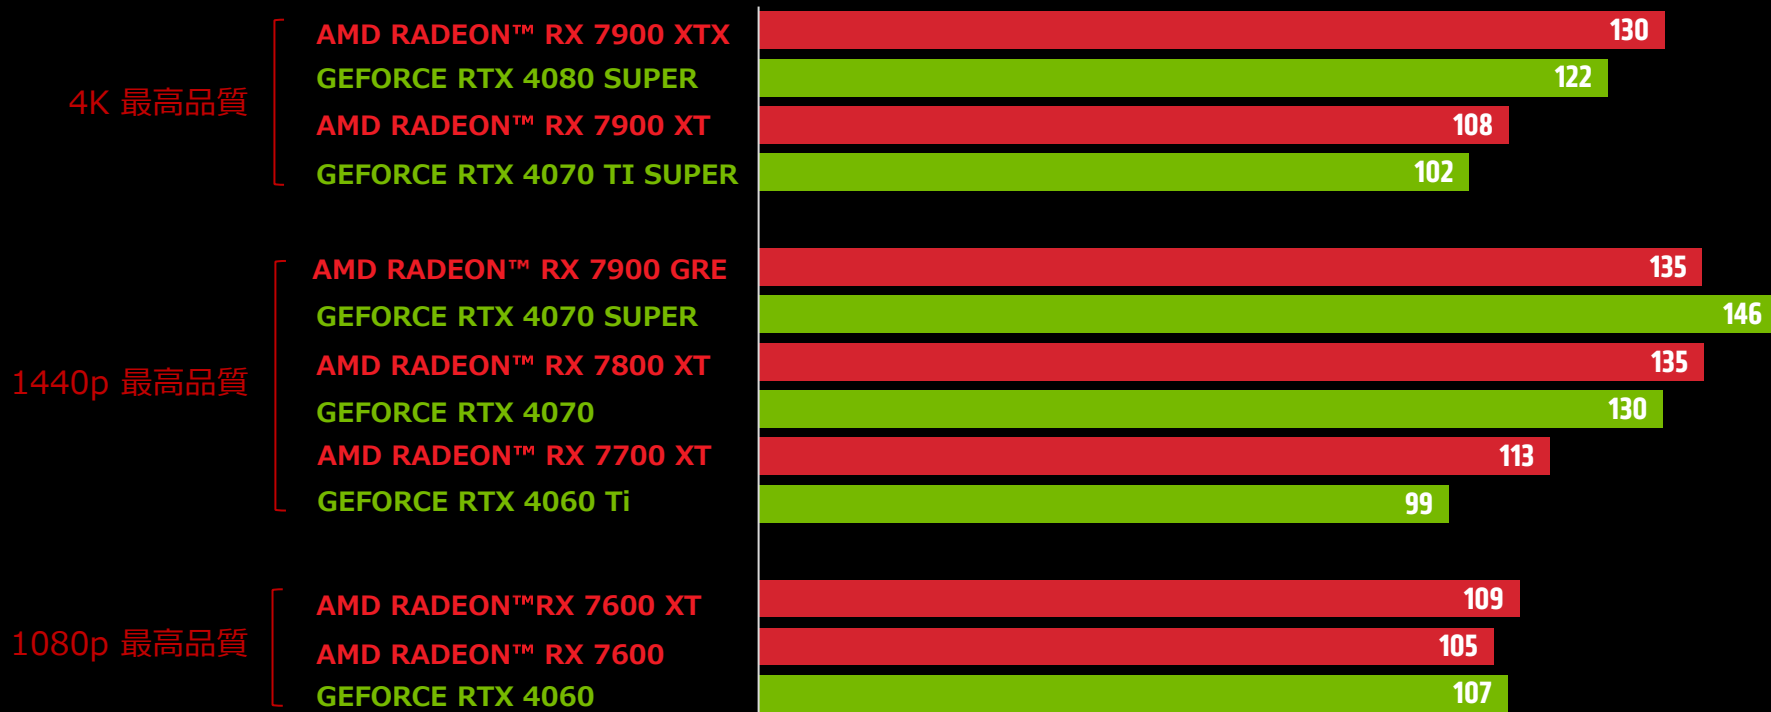

このゲームも AMD Radeon グラフィックス の時代

AMD RADEON™ RX 7000 シリーズ グラフィックス 『ドラゴンズ ドグマ 2』

< 初期設定 > 平均フレームレート

■ AMD Radeon

■ NVIDIA GeForce

AMD Radeon™ RX 7000 シリーズなら、ゲーム側で**FSR3**を選択、
ドライバーソフトで**AMD HYPR-RX** ボタンをワンクリックで、
さらにパフォーマンスアップ！

検証環境 : AMD performance labs Apr. 11, 2024, on a test system configured with a Ryzen 7 7800X3D CPU, 32 GB DDR5-6000 Memory, Windows 11 Pro on Radeon RX 7900 XTX, RX 7900 XT, RX 7900 GRE, RX 7800 XT, RX 7700 XT, RX 7600 XT, RX 7600 (Driver 23.40.27.01) with AMD Smart Access Memory technology turned ON, vs a similarly configured system with GeForce RTX 4080 Super, RTX 4070 Ti Super, RTX 4070 Super, RTX 4070, RTX 4060 Ti 16GB, RTX 4060 (Driver 551.86) with ReBar turned ON, to measure FPS in the following games at 4K, 1440p and 1080p Max settings: Dragon's Dogma 2. System manufacturers may vary configurations, yielding different results.