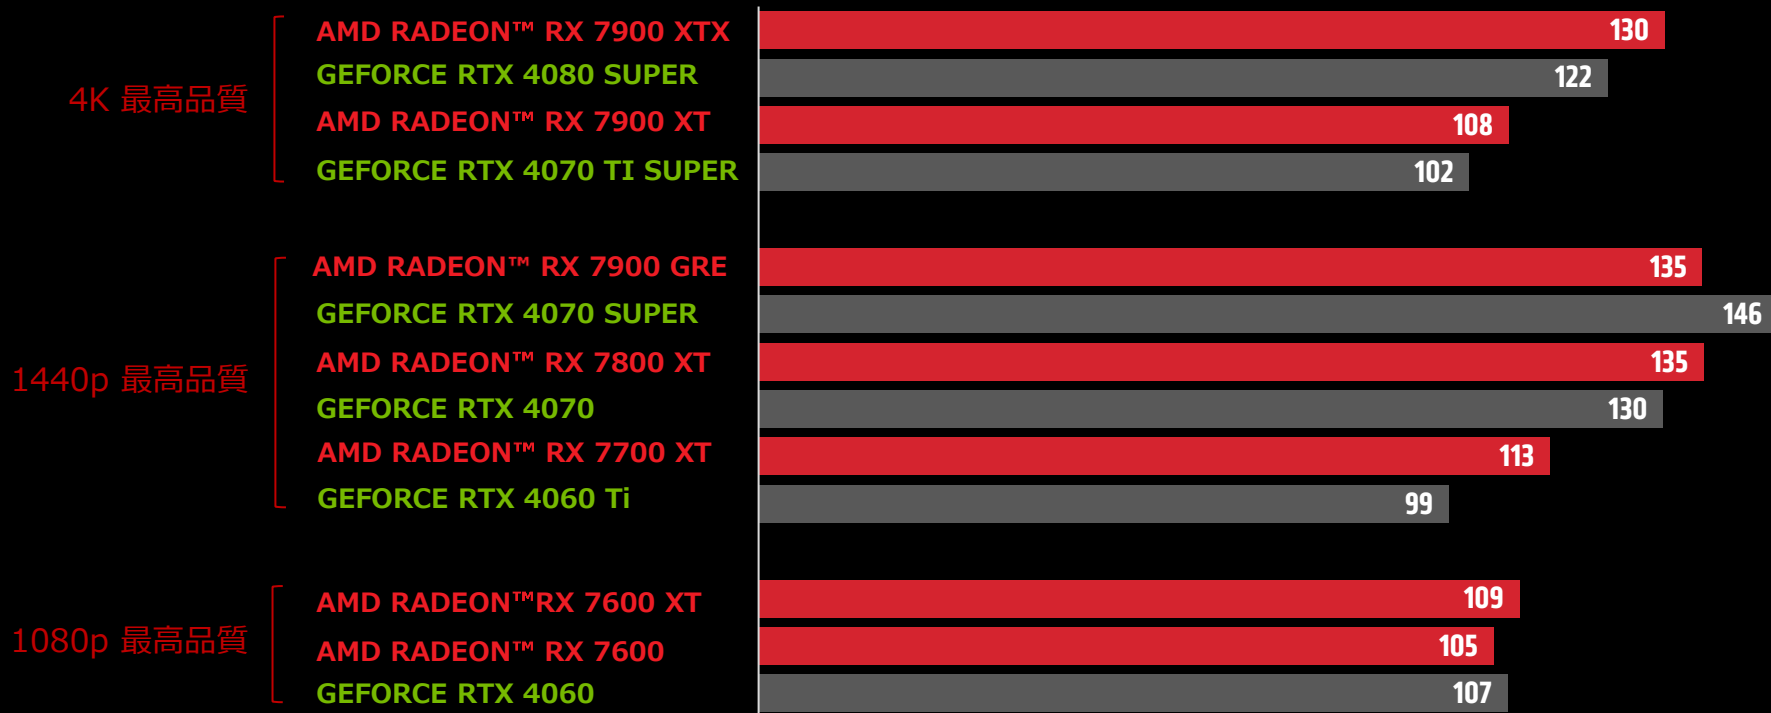

このゲームも AMD Radeon グラフィックス の時代

AMD RADEON™ RX 7000 シリーズ グラフィックス 『ドラゴンズ ドグマ 2』

< 初期設定 > 平均フレームレート

■ AMD Radeon

■ NVIDIA GeForce

AMD Radeon™ RX 7000 シリーズなら、ゲーム側で**FSR3**を選択、
ドライバーソフトで**AMD HYPR-RX** ボタンをワンクリックで、
さらにパフォーマンスアップ！

検証環境 : AMD performance labs Apr. 11, 2024, on a test system configured with a Ryzen 7 7800X3D CPU, 32 GB DDR5-6000 Memory, Windows 11 Pro on Radeon RX 7900 XTX, RX 7900 XT, RX 7900 GRE, RX 7800 XT, RX 7700 XT, RX 7600 XT, RX 7600 (Driver 23.40.27.01) with AMD Smart Access Memory technology turned ON, vs a similarly configured system with GeForce RTX 4080 Super, RTX 4070 Ti Super, RTX 4070 Super, RTX 4070, RTX 4060 Ti 16GB, RTX 4060 (Driver 551.86) with ReBar turned ON, to measure FPS in the following games at 4K, 1440p and 1080p Max settings: Dragon's Dogma 2. System manufacturers may vary configurations, yielding different results.